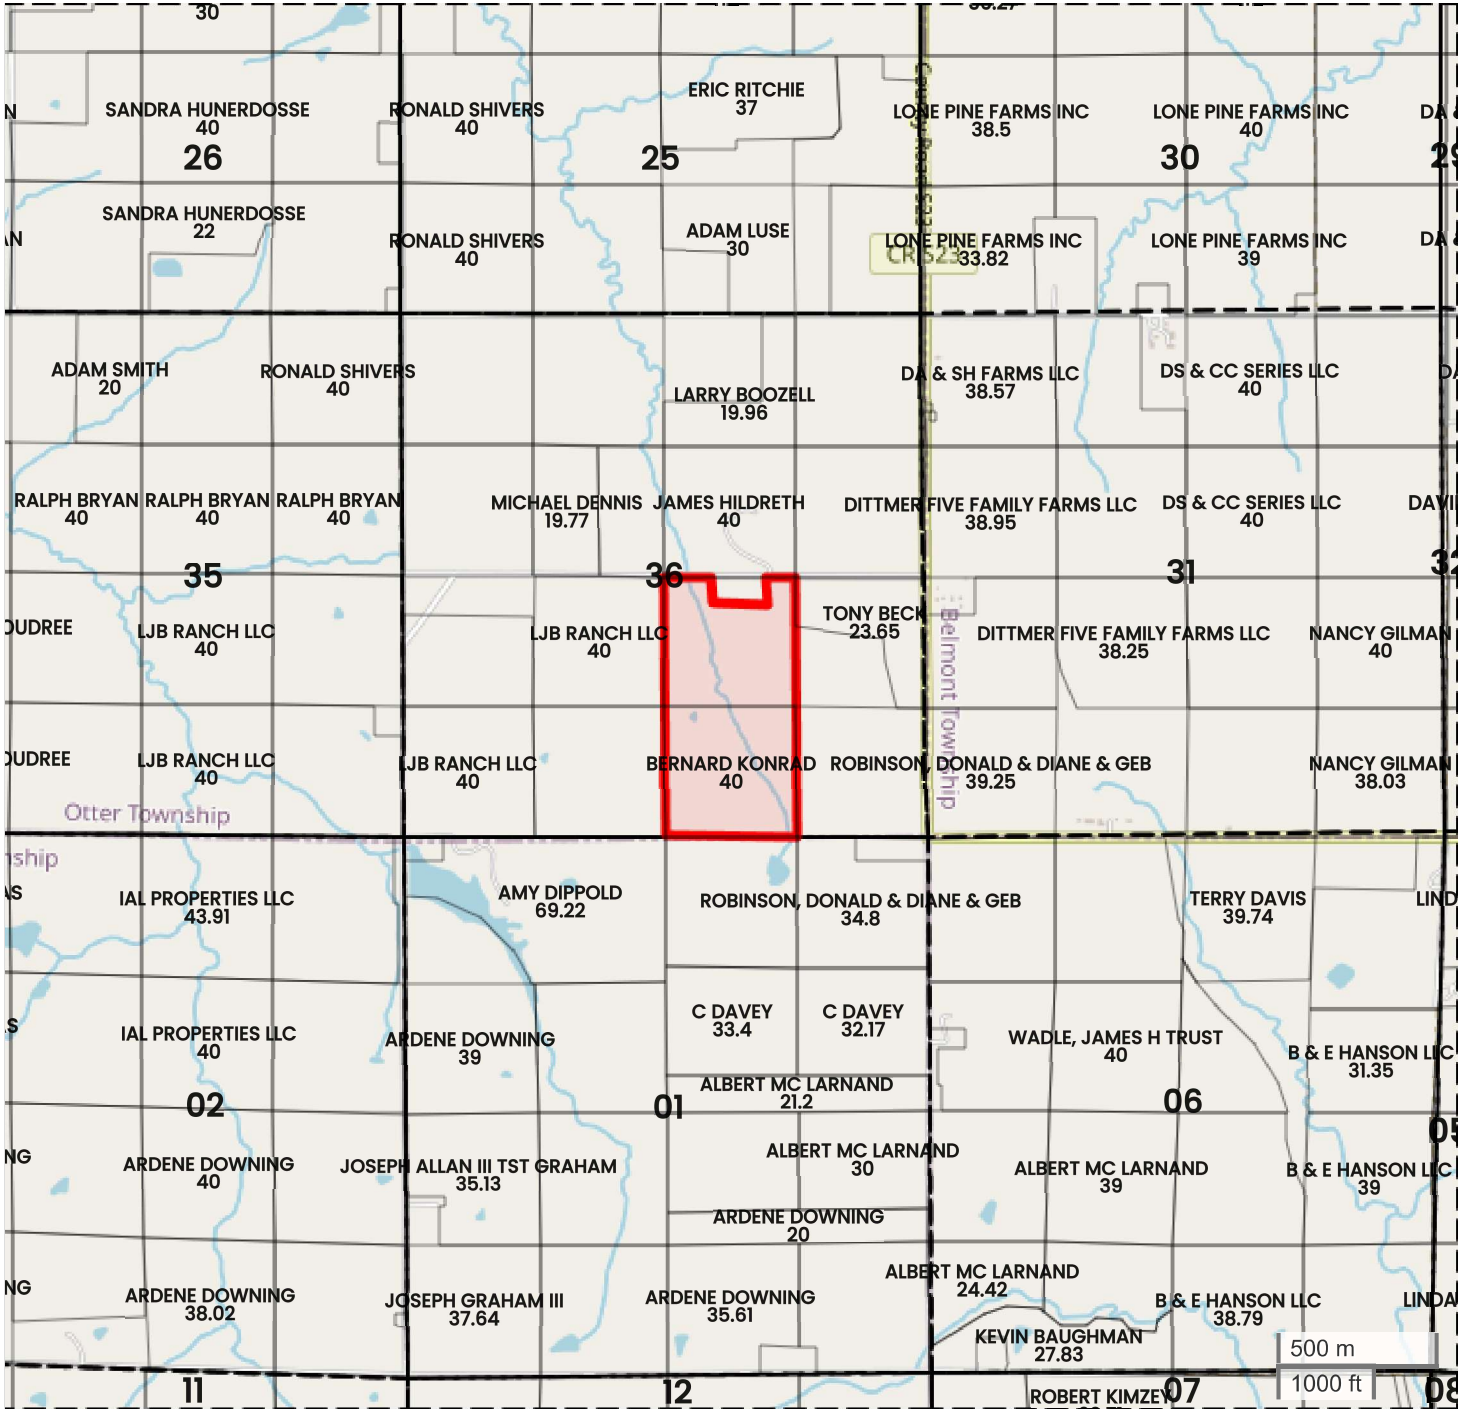

KONRAD FARM PLAT MAP

Center: 41.251502, -93.449666

36-75N-23W
Otter Township
Warren County, IA

FarmWorth, LLC makes no warranties, express or implied, regarding the accuracy of any information provided through FarmWorth.com. User is solely responsible for independently verifying all information prior to use and waives any claims against FarmWorth, LLC arising from inaccuracies in such information.